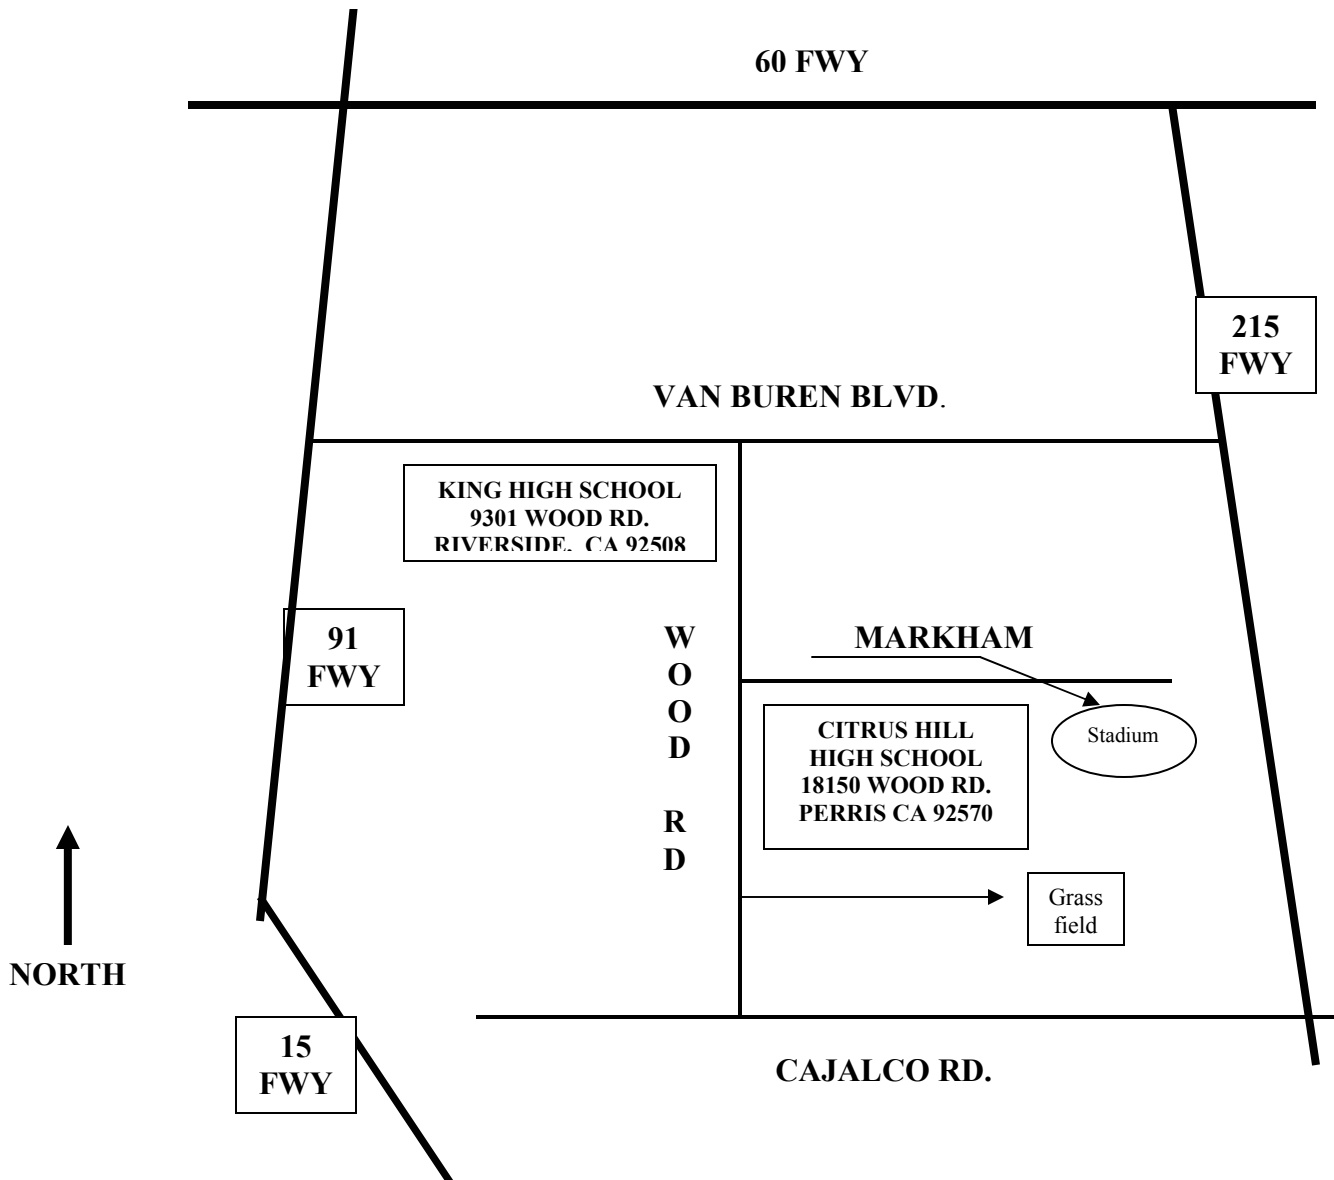

ORANGECREST

CITRUS HILL HS, PERRIS AND KING HS, RIVERSIDE

Stadium rules:

- ~ez-up type shades are not allowed. Hand-held umbrellas may be used in the stands.
- ~Water or very light colored drink (like Gatorade rain) allowed on the field
- ~Cleats must stay in the designated areas only.
- ~Only staff may be on the field, even after the game. Teams meet on the concrete areas.
- ~No sunflower seeds or nuts with shells allowed.
- ~No pets
- ~No smoking